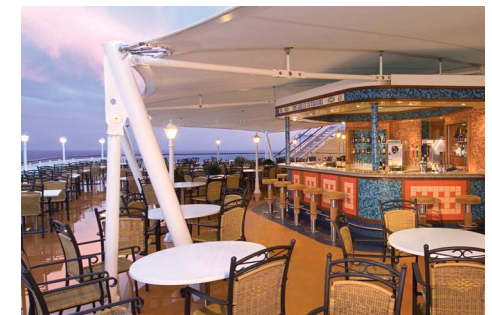

Sky High Bar & Grill

A colourful, hot air balloon-themed grill.
Seating capacity 82 (1,507 sq. ft.) (140 m²)

Topsiders Bar & Grill

Grab a bite to eat on the pool deck with grilled burgers, chicken and refreshing drinks.
Seating capacity 294

Maltings Beer & Whiskey Bar

A traditional English pub with English pool and large-screen TVs.
Seating capacity 42 (872 sq. ft.) (81 m²)

Star Bar

A popular hot spot with a Roaring Twenties theme. Seating capacity 52 (1,216 sq. ft.) (113 m²)

Shakers Martini & Cocktail Bar

Happy hour never ends at this popular spot for meeting new friends and having a cool Cosmopolitan.
Seating capacity 44 (807 sq. ft.) (75 m²)

Sky High Bar

Colourful bar with a hot air balloon theme offers snacks and cocktails.
Seating capacity 94 (1,507 sq. ft.) (140 m²)

Topsiders Bar

Poolside bar with fun cocktails.
Seating capacity 294

Great Outdoors Bar

Fresh air, fantastic views and your favourite drinks at this cool bar.
Seating capacity 9

Great Outdoors Bar

**TO LEARN MORE ABOUT NORWEGIAN JEWEL,
VISIT OUR WEBSITE OR CALL YOUR TRAVEL AGENT.**