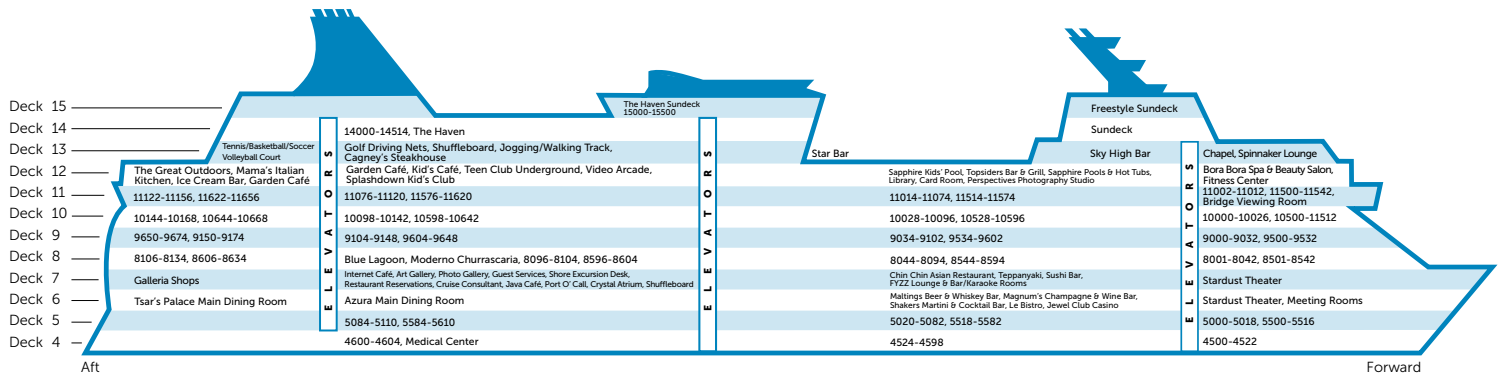

NORWEGIAN JEWEL

As the namesake for our Jewel-Class cruise ships, you can bet Norwegian Jewel has it all. There are staterooms to accommodate every style, including the most exclusive and luxurious accommodation to hit the high seas – The Haven by Norwegian™. But that’s just the beginning. This floating luxury resort comes complete with swimming pools, hot tubs, a spa, a casino, and tons of things to see and do. And with more dining options than days of the week, no one will ever go hungry. Discover more choices and the freedom to do it your way. We call it Freestyle Cruising®. You’ll just call it the best holiday ever.

Norwegian Jewel

Built: 2005 • Gross Tonnage: 93,502 • Guests (Double Occupancy): 2,374

ACCOMMODATION

The Haven by Norwegian™

- The Haven 3-Bedroom Garden Villa (Qty: 2)
- The Haven Owner's Suite with Large Balcony (Qty: 4)
- The Haven 2-Bedroom Family Villa with Balcony (Qty: 8)
- The Haven Courtyard Penthouse with Balcony (Qty: 2)

Suites and Staterooms:

- 2-Bedroom Family Suite with Balcony (Qty: 10)
- Penthouse with Balcony (Qty: 20)
- Mini-Suite with Balcony (Qty: 134)
- Balcony (Qty: 360)
- Oceanview (Qty: 189)
- Obstructed Oceanview (Qty: 54)
- Inside (Qty: 405)