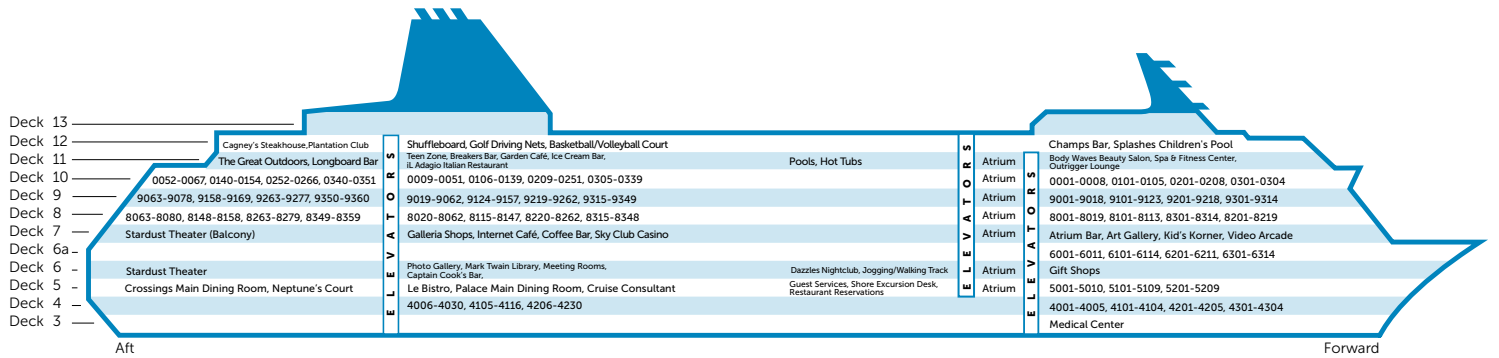

# NORWEGIAN SKY

From the moment you step aboard, you'll see that Norwegian Sky offers something for everyone. Your choices are nearly limitless with dining to satisfy any appetite. Plus, you'll find endless options, whether you enjoy the many bars and lounges or relax in the on-board spa. There's even a casino that has all of your favourite table games and slots. Add in Freestyle Cruising® and the freedom and flexibility that comes with it and your cruise will be something to talk about for years to come. This is sure to be your best holiday ever.